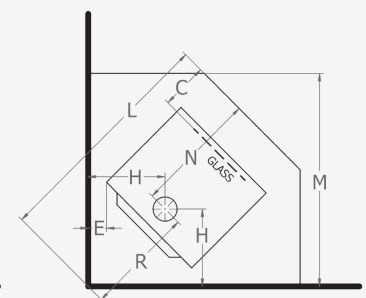

Clearance Specifications

Minimum distance to heat sensitive materials (mm) when a Masport double skin flue shield is fitted as per Masport specifications.

Model	Flue Shield	A	B	C	D	E	F	G	H	I	J	K	L	M	N	R	W
⊕ Westcott 3000	FUF	350	450	300	143	200	458	770	503	625	925	988	1241	1098	530	711	652
⊕ Westcott 3000	AGA	275	425	300	143	220	383	745	523	625	925	913	1270	1119	530	740	652

*Refer to the IOM for the latest installation details

Parallel

Corner

* Refer to the specification sheet for full details of the clearance distances and heat capacity and output.

**Space Heat Output is only a guide based on homes with average insulation, window area, and 2.4m ceiling heights. Differences in these factors, as well as others like, geographical location, layout of the house, living room size, type of windows all play a part in choosing the right model for your heating needs. Consult your dealer or installation contractor for more information.