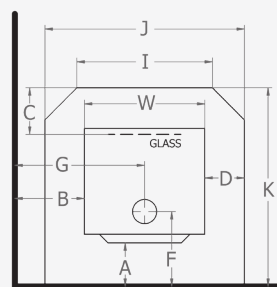

Type of Flue Shields

FUF	Flomet Universal Flue system with full length decorative heat shield. Some models require an additional internal or external heat shield.
AGA	Acorn/ Air Group Special Insulated Flue System with either single flue shield or Masport double flue shield depending on model.

*Refer to the IOM for the latest installation details

Parallel