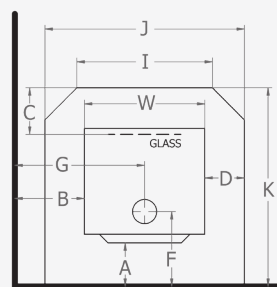

[masportheating.com.au](http://masportheating.com.au)

- ▶ Efficient cooktop for cooking or boiling water
- ▶ Grate and ashpan for convenient cleaning
- ▶ Airwash system to maintain clear door glass

Finish	Metallic Black VHT
Base Option	Legs
Space Heat Output**	Suitable for small homes (1-2 bedrooms)
Max Average Output	6.8kW
Efficiency Percentage	67%
Heating Capacity	50 - 100m <sup>2</sup>
Emissions	1.3g/kg
Dimensions w x d x h	544 x 309 x 554 mm
Maximum log Width	380 mm

## Clearance Specifications

Minimum distance to heat sensitive materials (mm) when a Masport double skin flue shield is fitted as per Masport specifications.

Model	Flue Shield	A	B	C	D	E	F	G	H	I	J	K	L	M	N	R	W
Westcott 2000*	FDR	300	600	500	100	400	420	870	676	440	740	1090	1626	1305	670	956	544

### Type of Flue Shields

FDR Flomet Dropbox with Single Skin Reflective Shield.

\*Refer to the IOM for the latest installation details

Parallel

Corner

\* Refer to the specification sheet for full details of the clearance distances and heat capacity and output.