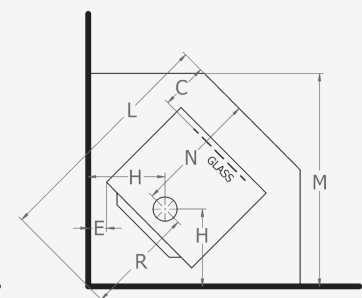

## Clearance Specifications

Minimum distance to heat sensitive materials (mm) when a Masport double skin flue shield is fitted as per Masport specifications.

Model	Flue Shield	A	B	C	D	E	F	G	H	I	J	K	L	M	N	R	W
Westcott 2000*	FDR	300	600	500	100	400	420	870	676	440	740	1090	1626	1305	670	956	544

### Type of Flue Shields

FDR Flomet Dropbox with Single Skin Reflective Shield.

\*Refer to the IOM for the latest installation details

Parallel

Corner

\* Refer to the specification sheet for full details of the clearance distances and heat capacity and output.