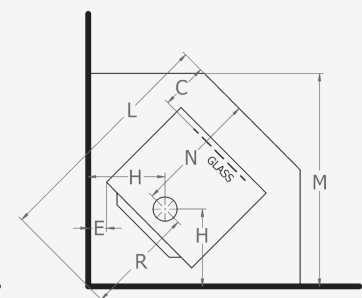

## Clearance Specifications

Minimum distance to heat sensitive materials (mm) when a Masport double skin flue shield is fitted as per Masport specifications.

Model	Flue Shield	A	B	C	D	E	F	G	H	I	J	K	L	M	N	R	W
Westcott 1000*	FDR	300	750	450	138	400	410	935	623	385	685	1065	1536	1222	655	881	416

### Type of Flue Shields

FDR Flomet Dropbox with Single Skin Reflective Shield.

\*Refer to the IOM for the latest installation details

Parallel

Corner

\* Refer to the specification sheet for full details of the clearance distances and heat capacity and output.