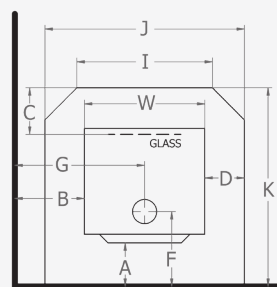

[masportheating.com.au](http://masportheating.com.au)

- ▶ Efficient cooktop for cooking or boiling water
- ▶ Grate and ashpan for convenient cleaning
- ▶ Airwash system to maintain clear door glass

Finish	Metallic Black VHT
Base Option	Legs
Space Heat Output**	Suitable for small homes (1-2 bedrooms)
Max Average Output	5.5kW
Efficiency Percentage	68%
Heating Capacity	50 - 100m <sup>2</sup>
Emissions	1.1g/kg
Dimensions w x d x h	416 x 336 x 540 mm
Maximum log Width	300 mm

## Clearance Specifications

Minimum distance to heat sensitive materials (mm) when a Masport double skin flue shield is fitted as per Masport specifications.

Model	Flue Shield	A	B	C	D	E	F	G	H	I	J	K	L	M	N	R	W
Westcott 1000*	FDR	300	750	450	138	400	410	935	623	385	685	1065	1536	1222	655	881	416

### Type of Flue Shields

FDR Flomet Dropbox with Single Skin Reflective Shield.

\*Refer to the IOM for the latest installation details

Parallel

Corner

\* Refer to the specification sheet for full details of the clearance distances and heat capacity and output.