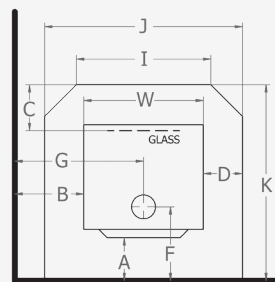

Type of Flue Shields

FUF	Flomet Universal Flue system with full length decorative heat shield. Some models require an additional internal or external heat shield.
FDR	Flomet Dropbox with Single Skin Reflective Shield.
AGA	Acorn/ Air Group Special Insulated Flue System with either single flue shield or Masport double flue shield depending on model.

Parallel