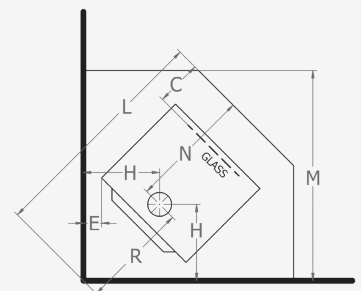

- Masport triple air combustion technology provides an eco-friendlier fire
- 6mm steel radiant cook top and 6mm steel firebox for durability
- 3mm steel firebox
- Lined with masonry fire bricks for efficient burning

Finish	Metallic Black VHT
Base Option	Pedestal
Space Heat Output**	Suitable for small to medium homes (2-3 bedrooms)
Max Average Output	4.5kW
Efficiency Percentage	66%
Heating Capacity	100 - 150m²
Emissions	0.9g/kg
Dimensions w x d x h	493 x 510 x 640 mm
Maximum log Width	300 mm

Clearance Specifications

Minimum distance to heat sensitive materials (mm) when a Masport double skin flue shield is fitted as per Masport specifications.

Model	Flue Shield	A	B	C	D	E	F	G	H	I	J	K	L	M	N	R	W
⊕ Rosewood	FUF	100	450	300	116	250	290	697	551	500	725	888	1377	1124	598	779	493
⊕ Rosewood	AGA	125	425	300	116	225	315	672	526	500	725	913	1342	1099	598	744	493
⊕ Rosewood	FDR	125	375	300	116	200	315	622	501	425	725	913	1307	1074	598	709	493

Type of Flue Shields

FUF	Flomet Universal Flue system with full length decorative heat shield. Some models require an additional internal or external heat shield.
FDR	Flomet Dropbox with Single Skin Reflective Shield.
AGA	Acorn/ Air Group Special Insulated Flue System with either single flue shield or Masport double flue shield depending on model.

Corner

* Refer to the specification sheet for full details of the clearance distances and heat capacity and output.

**Space Heat Output is only a guide based on homes with average insulation, window area, and 2.4m ceiling heights. Differences in these factors, as well as others like, geographical location, layout of the house, living room size, type of windows all play a part in choosing the right model for your heating needs. Consult your dealer or installation contractor for more information.

Glen Dimplex Australia Ltd