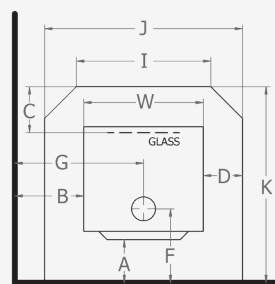

Type of Flue Shields

FUF	Flomet Universal Flue system with full length decorative heat shield. Some models require an additional internal or external heat shield.
FDR	Flomet Dropbox with Single Skin Reflective Shield.
AGA	Acorn/ Air Group Special Insulated Flue System with either single flue shield or Masport double flue shield depending on model.

Parallel