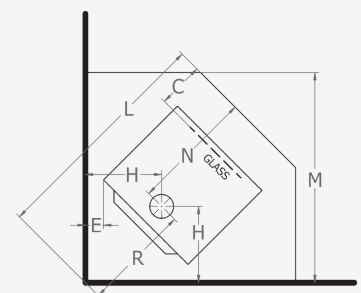

- Masport triple air combustion technology provides an eco-friendlier fire
- 6mm steel radiant cook top and 6mm steel firebox for durability
- 3mm steel firebox
- Lined with masonry fire bricks for efficient burning

Finish	Metallic Black VHT
Base Option	Legs
Space Heat Output**	Suitable for small to medium homes (2-3 bedrooms)
Max Average Output	4.5kW
Efficiency Percentage	66%
Heating Capacity	100-150m2
Emissions	0.9g/kg
Dimensions w x d x h	493 x 510 x 640 mm
Maximum log Width	300 mm

Clearance Specifications

Minimum distance to heat sensitive materials (mm) when a Masport double skin flue shield is fitted as per Masport specifications.

Model	Flue Shield	A	B	C	D	E	F	G	H	I	J	K	L	M	N	R	W
⊕ Redcliff	FUF	100	450	300	116	250	290	697	551	500	725	888	1377	1124	598	779	493
⊕ Redcliff	AGA	125	425	300	116	225	315	672	526	500	725	913	1342	1099	598	744	493
⊕ Redcliff	FDR	125	375	300	116	200	315	622	501	425	725	913	1307	1074	598	709	493

Type of Flue Shields

FUF	Flomet Universal Flue system with full length decorative heat shield. Some models require an additional internal or external heat shield.
FDR	Flomet Dropbox with Single Skin Reflective Shield.
AGA	Acorn/ Air Group Special Insulated Flue System with either single flue shield or Masport double flue shield depending on model.

Corner

* Refer to the specification sheet for full details of the clearance distances and heat capacity and output.

**Space Heat Output is only a guide based on homes with average insulation, window area, and 2.4m ceiling heights. Differences in these factors, as well as others like, geographical location, layout of the house, living room size, type of windows all play a part in choosing the right model for your heating needs. Consult your dealer or installation contractor for more information.

Glen Dimplex Australia Ltd