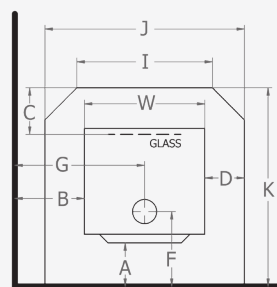

Clearance Specifications

Minimum distance to heat sensitive materials (mm) when a Masport double skin flue shield is fitted as per Masport specifications.

Model	Flue Shield	A	B	C	D	E	F	G	H	I	J	K	L	M	N	R	W
➕ Pittsburgh MK II	-	-	900	-	-	900	910	-	-	-	1220	1220	-	-	-	-	510

*Refer to the IOM for the latest installation details

Parallel