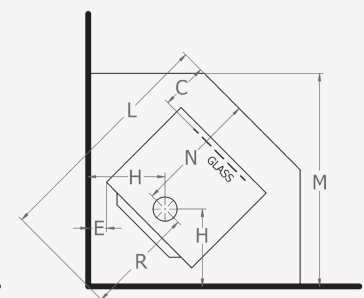

Finish	Metallic Black VHT
Base Option	Legs
Space Heat Output**	Suitable for small to medium home (2-3 bedrooms)
Max Average Output	10.4kW
Efficiency Percentage	68%
Heating Capacity	100 - 150m <sup>2</sup>
Emissions	1.5g/kg
Dimensions w x d x h	510 x 580 x 850 mm
Maximum log Width	300 mm

## Clearance Specifications

Minimum distance to heat sensitive materials (mm) when a Masport double skin flue shield is fitted as per Masport specifications.

Model	Flue Shield	A	B	C	D	E	F	G	H	I	J	K	L	M	N	R	W
➕ Pittsburgh MK II	-	-	900	-	-	900	910	-	-	-	1220	1220	-	-	-	-	510

\*Refer to the IOM for the latest installation details

Parallel

Corner

\* Refer to the specification sheet for full details of the clearance distances and heat capacity and output.

\*\*Space Heat Output is only a guide based on homes with average insulation, window area, and 2.4m ceiling heights. Differences in these factors, as well as others like, geographical location, layout of the house, living room size, type of windows all play a part in choosing the right model for your heating needs. Consult your dealer or installation contractor for more information.