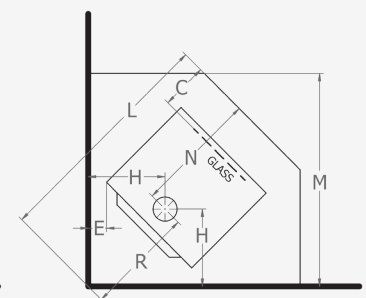

Finish	Metallic Black VHT
Base Option	Leg
Space Heat Output**	Suitable for small to medium homes (2-3 bedrooms)
Max Average Output	7.4kW
Efficiency Percentage	67%
Heating Capacity	100 - 150m ²
Emissions	1.3g/kg
Dimensions w x d x h	380 x 460 x 650 mm
Maximum log Width	250 mm

Clearance Specifications

Minimum distance to heat sensitive materials (mm) when a Masport double skin flue shield is fitted as per Masport specifications.

Model	Flue Shield	A	B	C	D	E	F	G	H	I	J	K	L	M	N	R	W
⊕ Klondike	-	-	900	-	-	900	860	-	-	-	1220	1220	-	-	-	-	380

*Refer to the IOM for the latest installation details

Parallel

Corner

* Refer to the specification sheet for full details of the clearance distances and heat capacity and output.

**Space Heat Output is only a guide based on homes with average insulation, window area, and 2.4m ceiling heights. Differences in these factors, as well as others like, geographical location, layout of the house, living room size, type of windows all play a part in choosing the right model for your heating needs. Consult your dealer or installation contractor for more information.