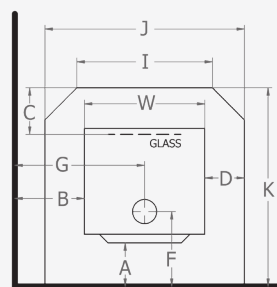

Clearance Specifications

Minimum distance to heat sensitive materials (mm) when a Masport double skin flue shield is fitted as per Masport specifications.

Model	Flue Shield	A	B	C	D	E	F	G	H	I	J	K	L	M	N	R	W
⊕ Klondike	-	-	900	-	-	900	860	-	-	-	1220	1220	-	-	-	-	380

*Refer to the IOM for the latest installation details

Parallel