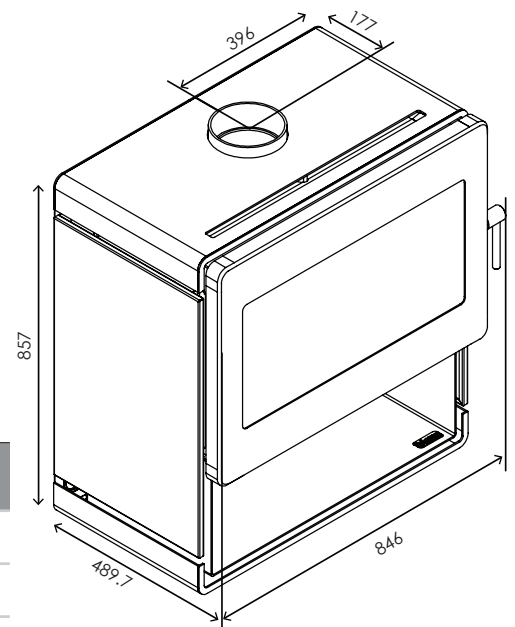

Installation & Clearances

CLEARANCES - MIDDLE STANDARD INSTALLATION			
	SINGLE SHIELD	SOLID	DECRO
Side - S1	450mm	450mm	450mm
Side - S2	846mm	846mm	846mm
Rear - R1	150mm	150mm	175mm
Rear - R2	327mm	327mm	352mm
Floor - F	600mm	600mm	600mm

CLEARANCES - MIDDLE CORNER INSTALLATION			
	SINGLE SHIELD	SOLID	DECRO
Corner - C1	150mm	150mm	150mm
Corner - C2	554mm	554mm	554mm
Floor - F	600mm	600mm	600mm

Glen Dimplex Australia Ltd

Glen Dimplex Australia Ltd's policy is one of continuous development. We reserve the right to change size and specifications without notice. For the latest product information and warranty details please refer to www.blaze.com.au. Please refer to the installation and operation instructions before having your Blaze Wood Fire installed. A full set of these instructions is supplied with each fire.