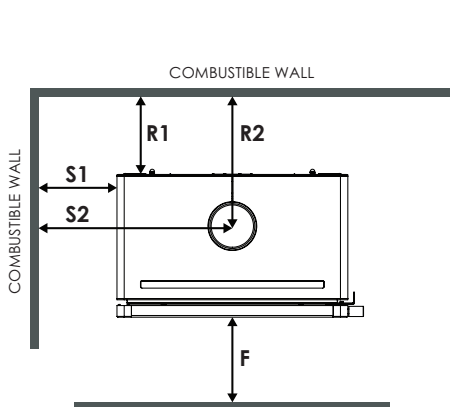

- Convenient wood storage area
- Large viewing window
- 3-speed remote control fan
- Ceramic glass door with air wash
- Designed in Australia
- 6mm steel construction firebox
- Heats up to 260m²
- Internal firebrick lining

Type	Wood stacker
Heat Output	Ave 16kW
Efficiency	Ave 64%
Emissions	1.1g/kg
Max Log Size	620mm

*All dimensions contained within this document are in millimeters (mm) unless specified otherwise. In the interest of product development, Glen Dimplex Australia Pty Ltd reserve the right to change the specifications without prior notice of the Blaze range products. Refer to the Installation Manual for clarification on the clearances.

Installation & Clearances

CLEARANCES - MIDDLE STANDARD INSTALLATION			
	SINGLE SHIELD	SOLID	DECRO
Side - S1	450mm	450mm	450mm
Side - S2	846mm	846mm	846mm
Rear - R1	150mm	150mm	175mm
Rear - R2	327mm	327mm	352mm
Floor - F	600mm	600mm	600mm