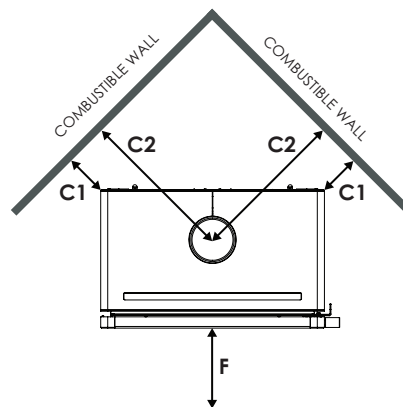

- Convenient wood storage area
- Large viewing window
- 3-speed remote control fan
- Ceramic glass door with air wash
- Designed in Australia
- 6mm steel construction firebox
- Heats up to 260m²
- Internal firebrick lining

Type	Wood stacker
Heat Output	Ave 16kW
Efficiency	Ave 64%
Emissions	1.1g/kg
Max Log Size	620mm

*All dimensions contained within this document are in millimeters (mm) unless specified otherwise. In the interest of product development, Glen Dimplex Australia Pty Ltd reserve the right to change the specifications without prior notice of the Blaze range products. Refer to the Installation Manual for clarification on the clearances.

Installation & Clearances

CLEARANCES - MIDDLE STANDARD INSTALLATION			
	SINGLE SHIELD	SOLID	DECRO
Side - S1	450mm	450mm	450mm
Side - S2	846mm	846mm	846mm
Rear - R1	150mm	150mm	175mm
Rear - R2	327mm	327mm	352mm
Floor - F	600mm	600mm	600mm